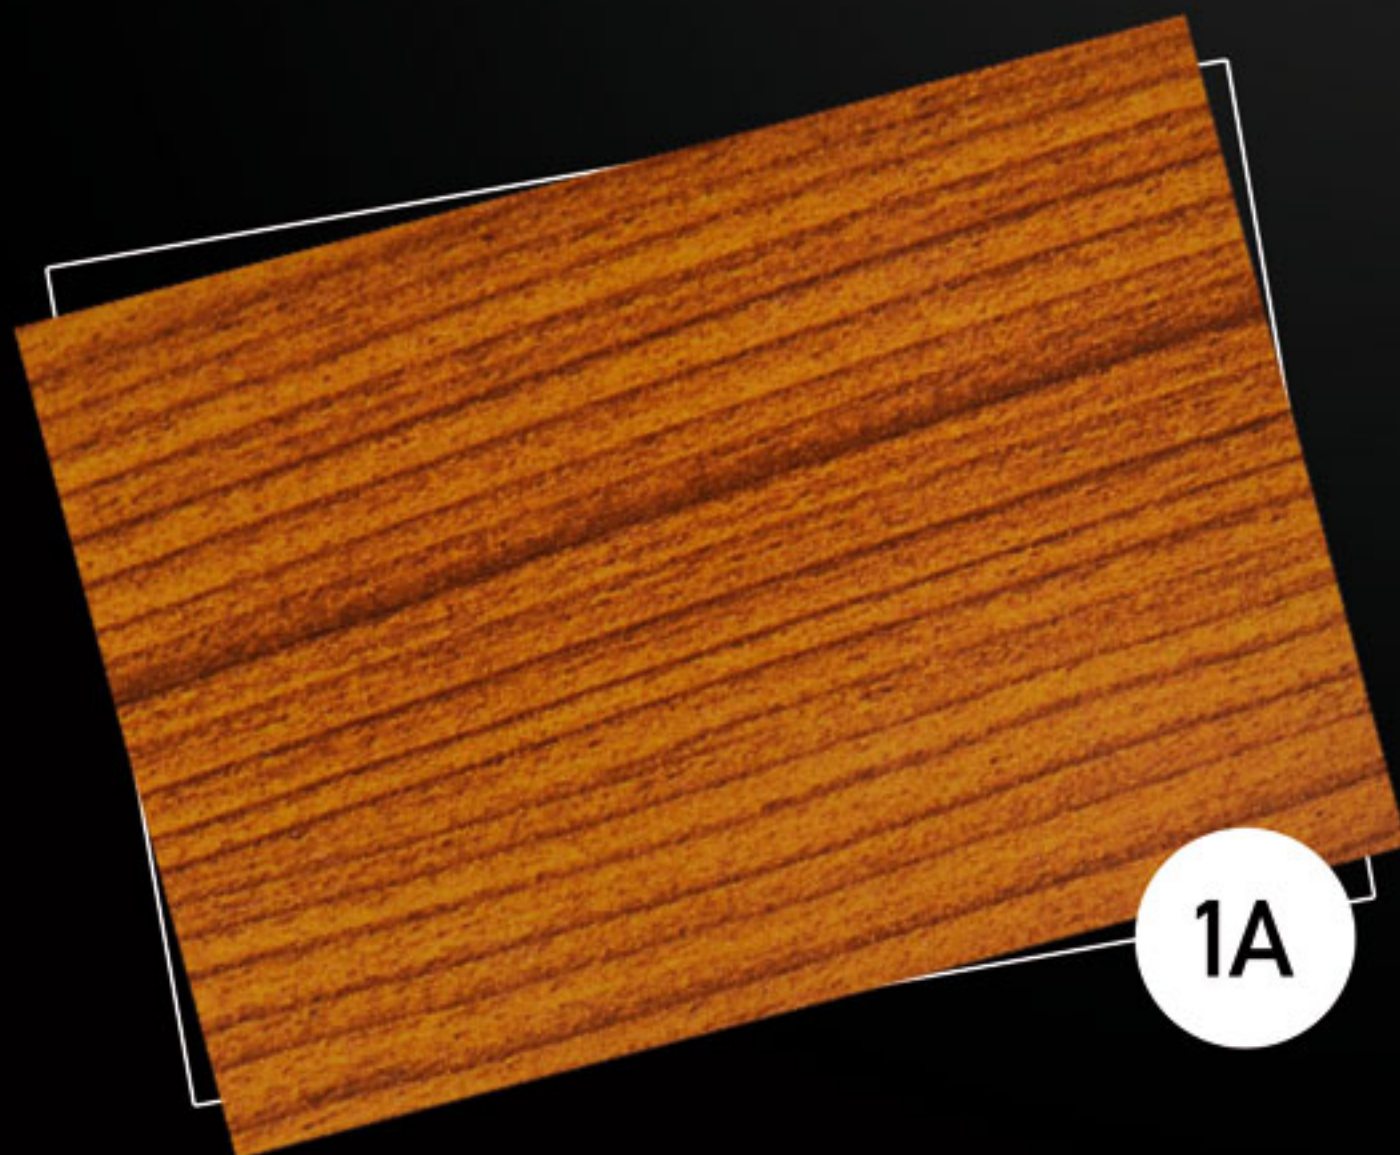

ALUMINIJUM BOJE DRVETA | WOOD COLOR ALUMINIUM
exclusive aluminium style in step with nature

Exclusive aluminium style in step with nature

ALUMINIJUMSKI CENTAR
BRAMS
★★★★★★

Exclusive aluminium style in step with nature